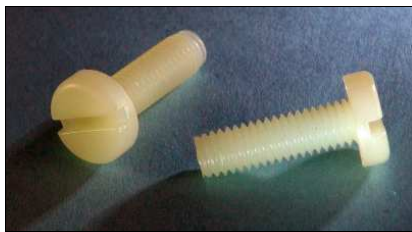

X1851

6-1.0 X 16 MM
PHILLIPS PAN HEAD MACHINE
SCREW - DIN 7985
ZINC PLATED
UNIT PKG. - 50

X1939

1/4" - #14 X 5/8"
SLOTTED HEX WASHER HEAD
SCREW - HEAD-5/16" HEX
BLACK
UNIT PKG. - 50

Y554, Bulk #YB26, 250

6.3 - 1.81 X 16 MM / #14 X 5/8"
SLOTTED INDENTED HEX WASHER
HEAD SCREW AB -
HEAD- 8MM-5/16" HEX
BLACK UNIT PKG. - 100

616PPSS

6-1.0 X 16 MM
PHILLIPS PAN HEAD MACHINE
SCREW
STAINLESS STEEL
UNIT PKG. - 25

X9168

6-1.0 X 20 MM
PHILLIPS PAN HEAD MACHINE
SCREW
ZINC/ YELLOW PLATED
UNIT PKG. - 50

CRX12960

6-1.0 X 20 MM
PHILLIPS PAN HEAD MACHINE
SCREW
ZINC/ BLACK PLATED
UNIT PKG. - 50