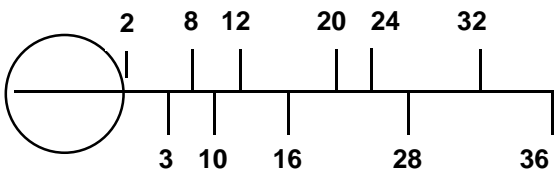

IDEAL HOSE CLAMPS

All sizes come 10 clamps per box. The master kit comes with a wall rack and a total of 13 boxes in 7 different sizes.

RED designates clamps in kit, totaling 130 clamps.

Master Kit	# HCK	# 16	# HC16
# 2	# HC2	# 20	# HC20
# 3	# HC3	# 24	# HC24
# 8	# HC8	# 28	# HC28
# 10	# HC10	# 32	# HC32
# 12	# HC12	# 36	# HC36