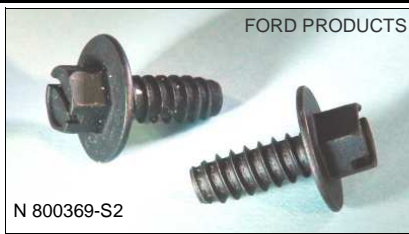

Y022634

#10-16 X 3/4" -1/2 WASHER O.D.
ROUND (FLAT TOP) WASHER HEAD
SCREW
AB BLACK PLATED
UNIT PKG. - 50

K10

**HOSE CLAMPS, BATTERIES, BULBS,
WHEEL WEIGHTS & TAG SCREWS**

LICENSE PLATE HARDWARE

BOX - BAG - BULK

X1851

6-1.0 X 16 MM
PHILLIPS PAN HEAD MACHINE
SCREW - DIN 7985
ZINC PLATED
UNIT PKG. - 50

X1939

1/4" - #14 X 5/8"
SLOTTED HEX WASHER HEAD
SCREW - HEAD-5/16" HEX
BLACK
UNIT PKG. - 50

Y554, Bulk #YB26, 250

6.3 - 1.81 X 16 MM / #14 X 5/8"
SLOTTED INDENTED HEX WASHER
HEAD SCREW AB -
HEAD- 8MM-5/16" HEX
BLACK UNIT PKG. - 100