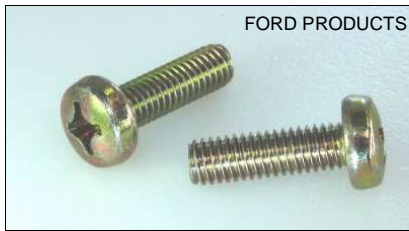

X9168

6-1.0 X 20 MM
PHILLIPS PAN HEAD MACHINE
SCREW
ZINC/ YELLOW PLATED
UNIT PKG. - 50