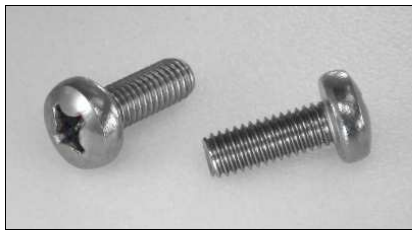

X1851

6-1.0 X 16 MM
PHILLIPS PAN HEAD MACHINE
SCREW - DIN 7985
ZINC PLATED
UNIT PKG. - 50

X1939

1/4" - #14 X 5/8"
SLOTTED HEX WASHER HEAD
SCREW - HEAD-5/16" HEX
BLACK
UNIT PKG. - 50

Y554, Bulk #YB26, 250

6.3 - 1.81 X 16 MM / #14 X 5/8"
SLOTTED INDENTED HEX WASHER
HEAD SCREW AB -
HEAD- 8MM-5/16" HEX
BLACK UNIT PKG. - 100