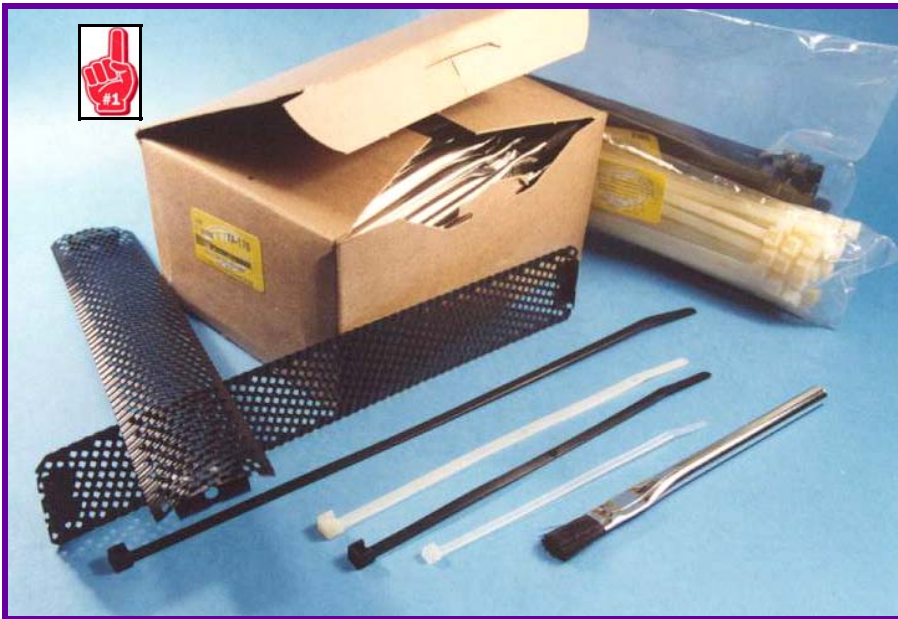

Sold Individually # ZWSD

BUTANE REFILL
5.82 oz # ZWTR

BUTANE TORCH
ZWTT

J3

SHOP AIDS
TOOLS & BLADES

STANLEY

STANLEY CHEESE GRATERS

10 / BAG, Half Round # HPCG