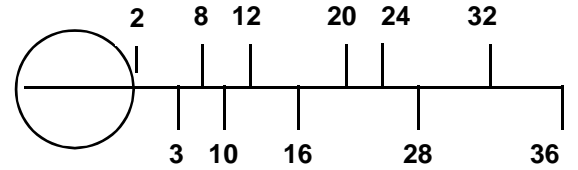

TUFF - SKIN DROP LIGHT BULBS

OSHA approved coating for use around gasoline and other flammable environments. Sold 6 bulbs in a pack or 30 bulbs per case.

75 Watt # HB-75TS

PREMIUM ROUGH SERVICE DROP LIGHT BULBS

Sold 6 bulbs in a pack or 30 bulbs per case.

50 Watt # HB-50
75 Watt # HB-75

IDEAL HOSE CLAMPS

All sizes come 10 clamps per box. The master kit comes with a wall rack and a total of 13 boxes in 7 different sizes.

RED designates clamps in kit, totaling 130 clamps.

Master Kit	# HCK	# 16	# HC16
# 2	# HC2	# 20	# HC20
# 3	# HC3	# 24	# HC24
# 8	# HC8	# 28	# HC28
# 10	# HC10	# 32	# HC32
# 12	# HC12	# 36	# HC36

GREENLIGHT

MINI FLORESCENT DROP LIGHT BULB

This bulb gives you the light you want without the heat.

Sold individually. 10 bulbs per case.

6 inch, 13 Watt # ZR13B

WINDSHIELD WIPER TUBING

7/64" I.D. # H39W

5/32" I.D. # H40W

7/32" I.D. # H41W

FUEL LINE HOSE

Neoprene rubber
1/4" I.D. # H2F

5/16" I.D. # H3F

3/8" I.D. # H4F

L5

**WHEEL WEIGHTS, BATTERIES,
BULBS, HOSE & CLAMPS**