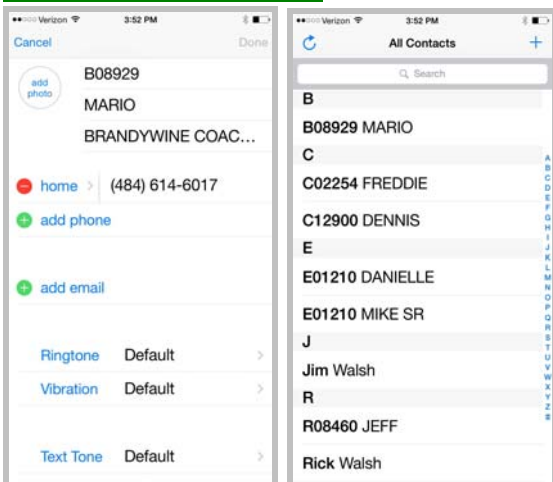

Crest T20 - "Contacts"

i Phone: Dedicated For "TEXT"

Think of it as, the **FIRST** ever: **"TEXT Machine"!**

Crest East Coast, always **"The Innovator"!**