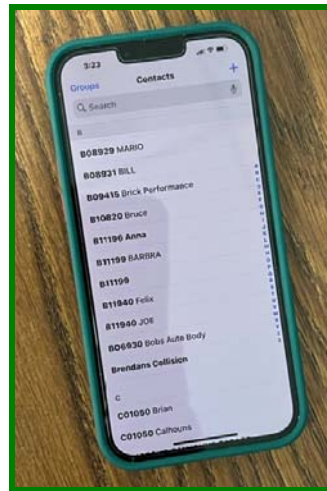

Crest T20 - "Contacts"

i Phone: Dedicated For "TEXT"

Think of it as, the **FIRST** ever: **"TEXT Machine"!**

Crest East Coast, always **"The Innovator"!**